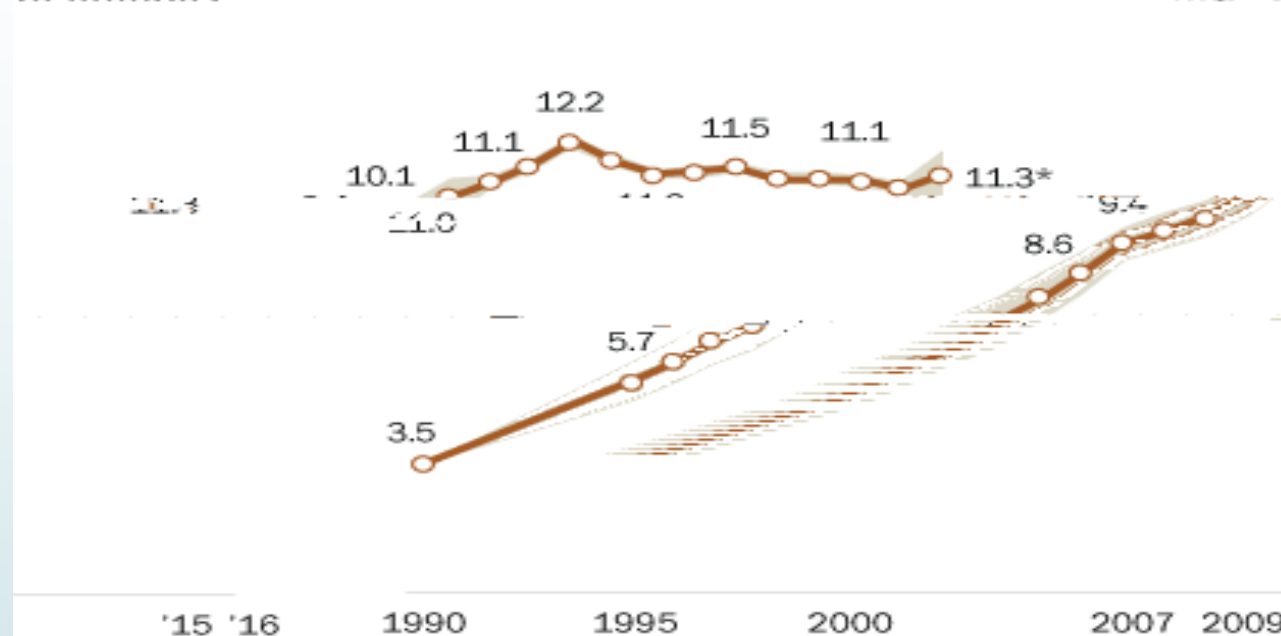

Highest number of refugee and asylum seekers hosted, in millions

Source: UN 2017

Figure 12 | Ten largest IDP populations

Estimated unauthorized immigrant population in the U.S. lower in 2015 than in 2009

In millions

2016 pre-immigration rate.

Shaded area indicates 90% confidence interval.

Source: Pew Research Center estimates for 2005-2016 based on augmented survey data from the U.S. Census Bureau's Current Population Survey, Estimates of Unauthorized Immigrant Population in the U.S. (2005-2016).