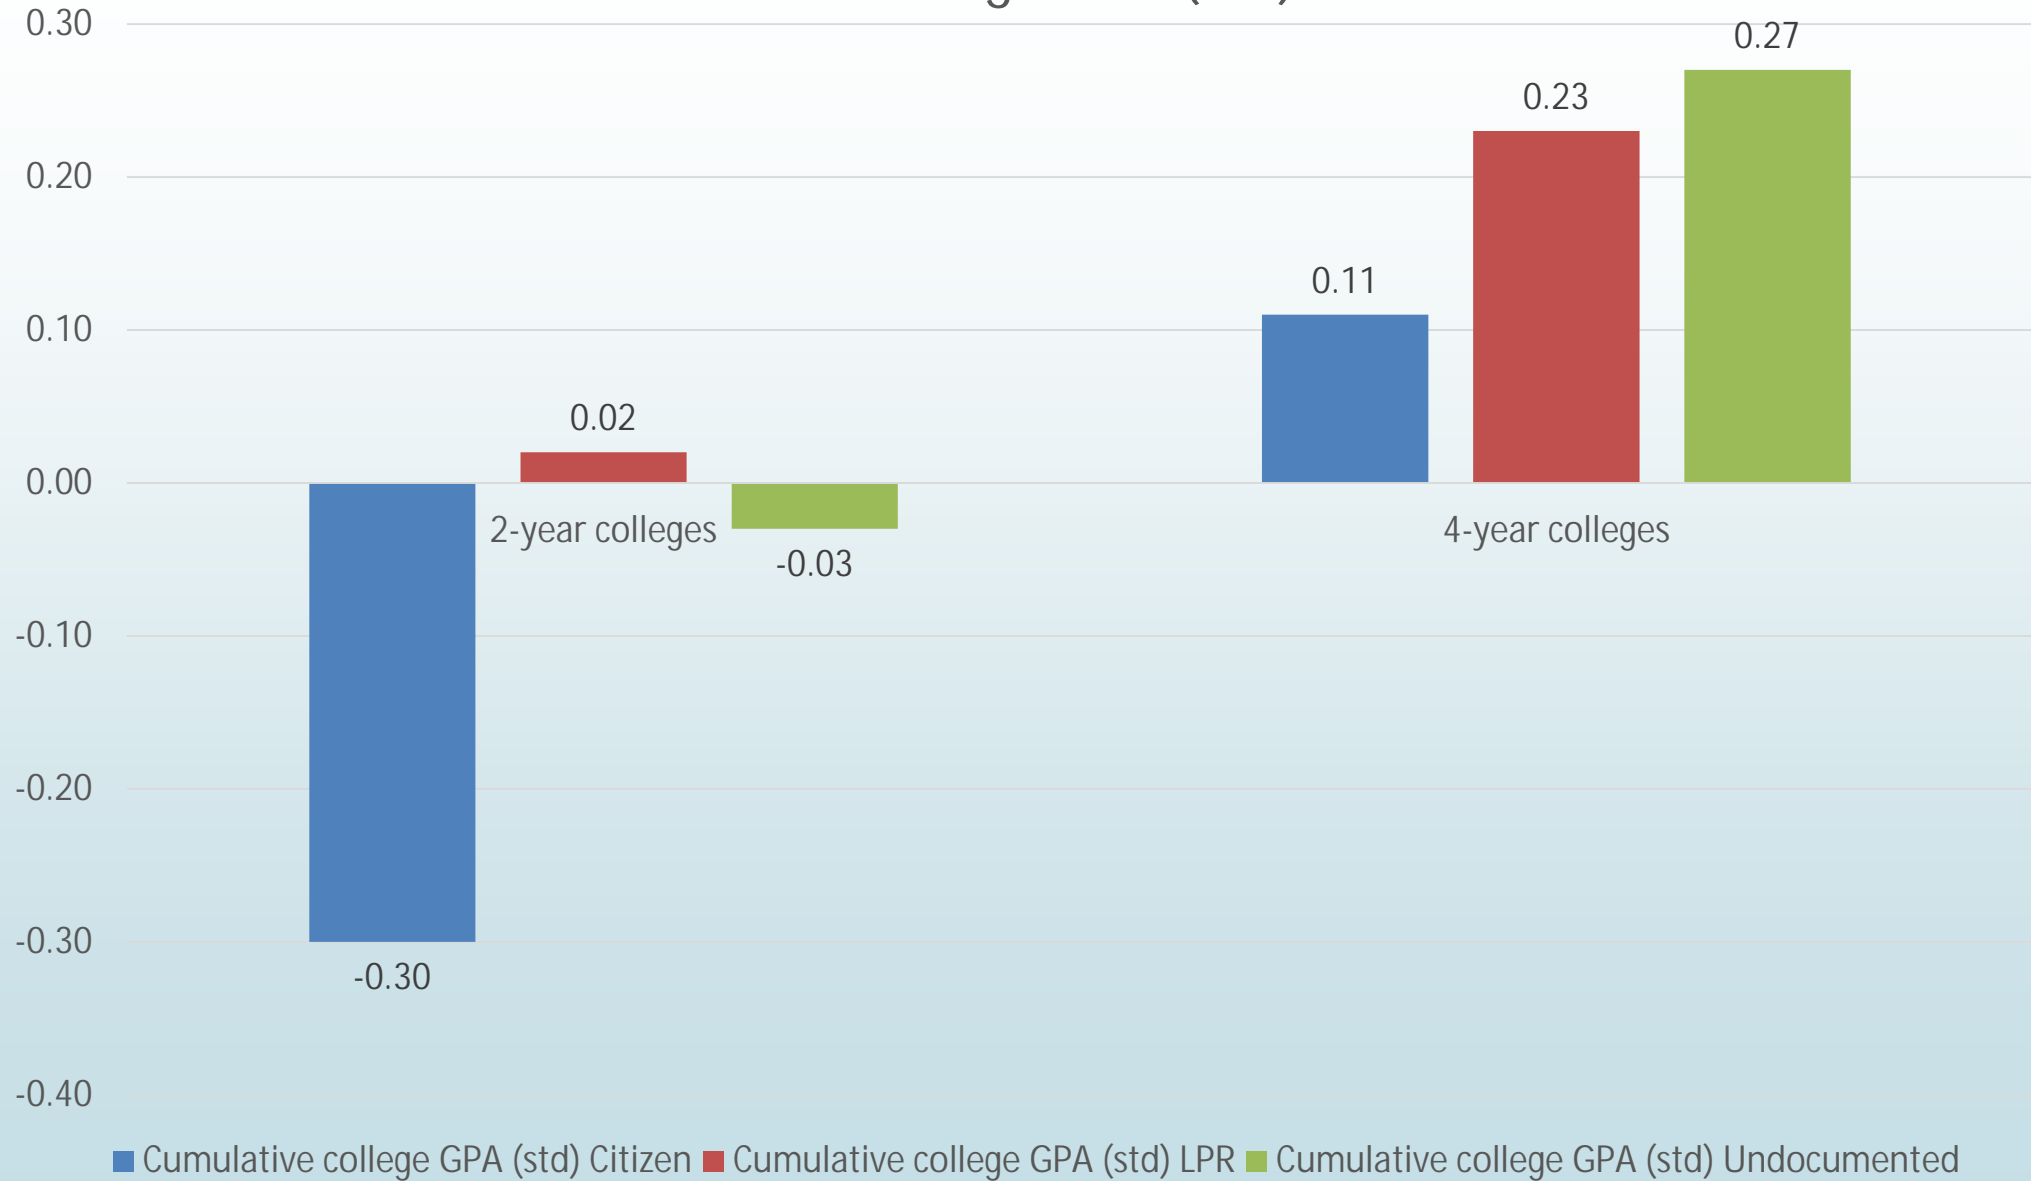

Cumulative College GPA (std)