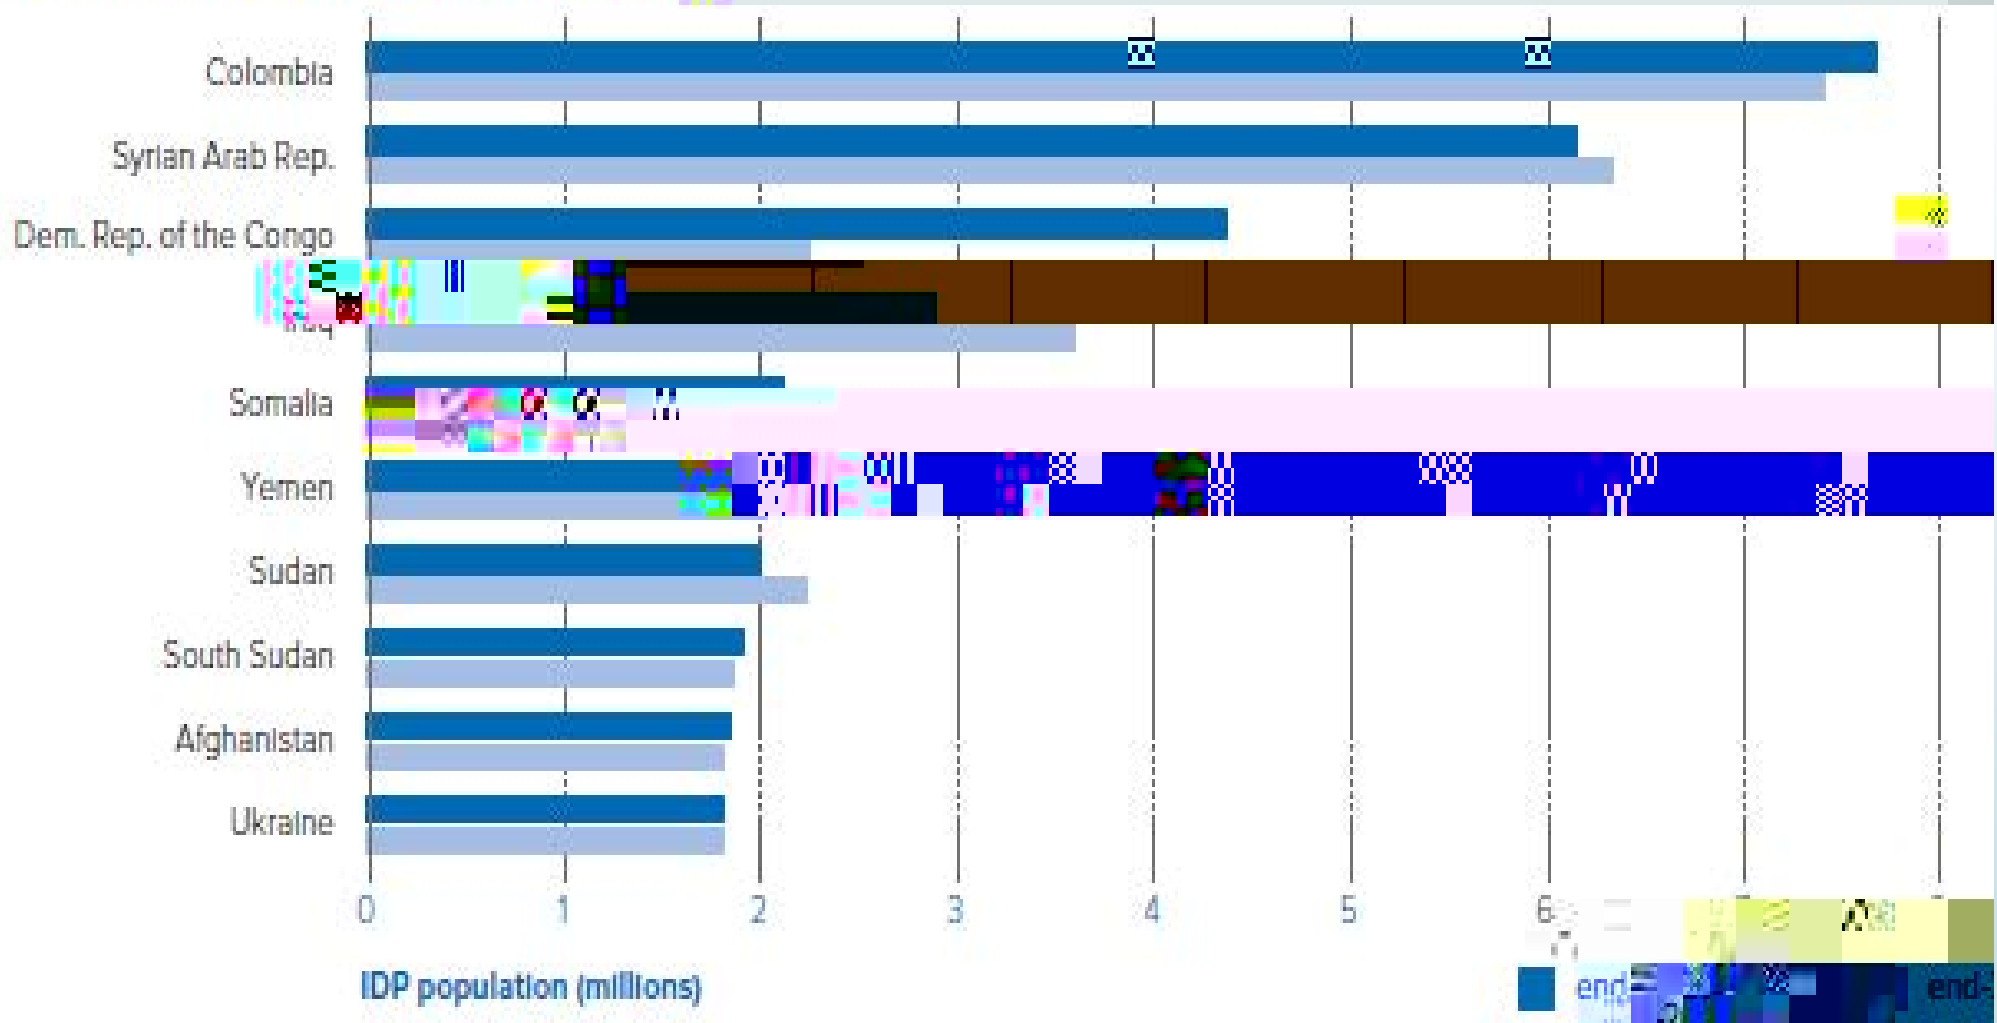

Highest number of refugee and asylum seekers hosted, in millions

Source: UN 2017

Figure 12 | Ten largest IDP populations

Estimated unauthorized immigrant population in the U.S. lower in 2015 than in 2009

In millions

2016 pre-immigration rate.

Shaded area indicates 90% confidence interval.

Source: Pew Research Center estimates for 2005-2016 based on augmented survey data from the U.S. Census Bureau's Current Population Survey, Estimates of Unauthorized Immigrant Population in the U.S. (2005-2016).