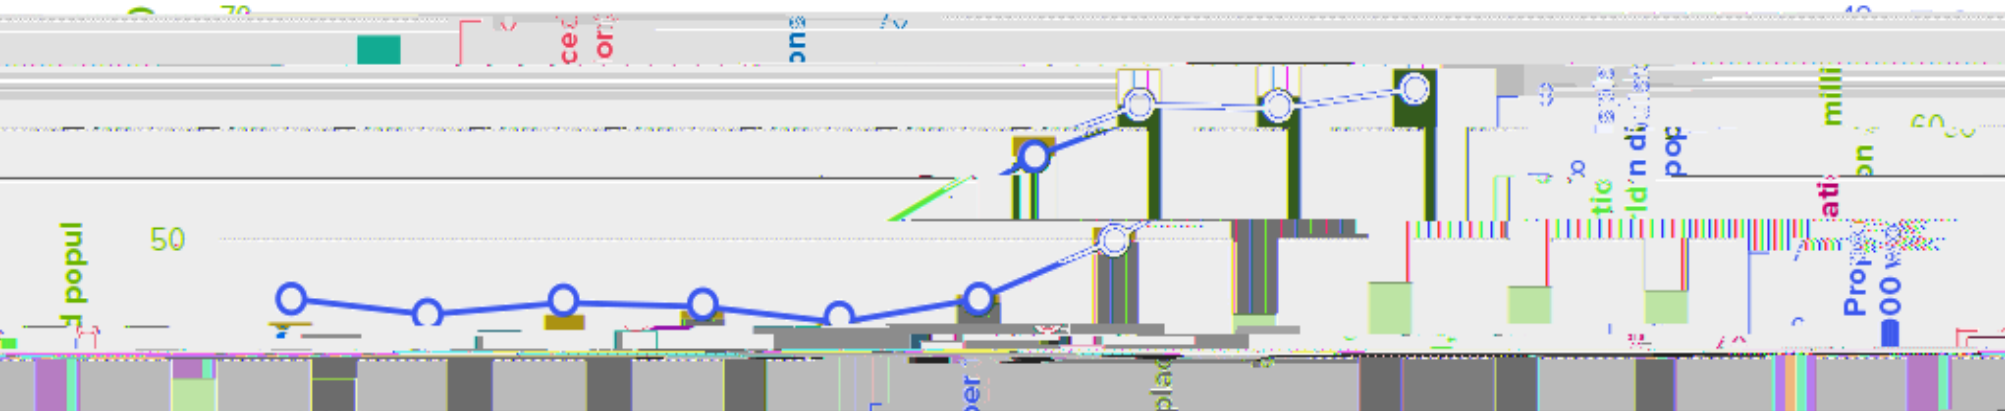

Trend of global displacement and proportion displaced | 2007-2017