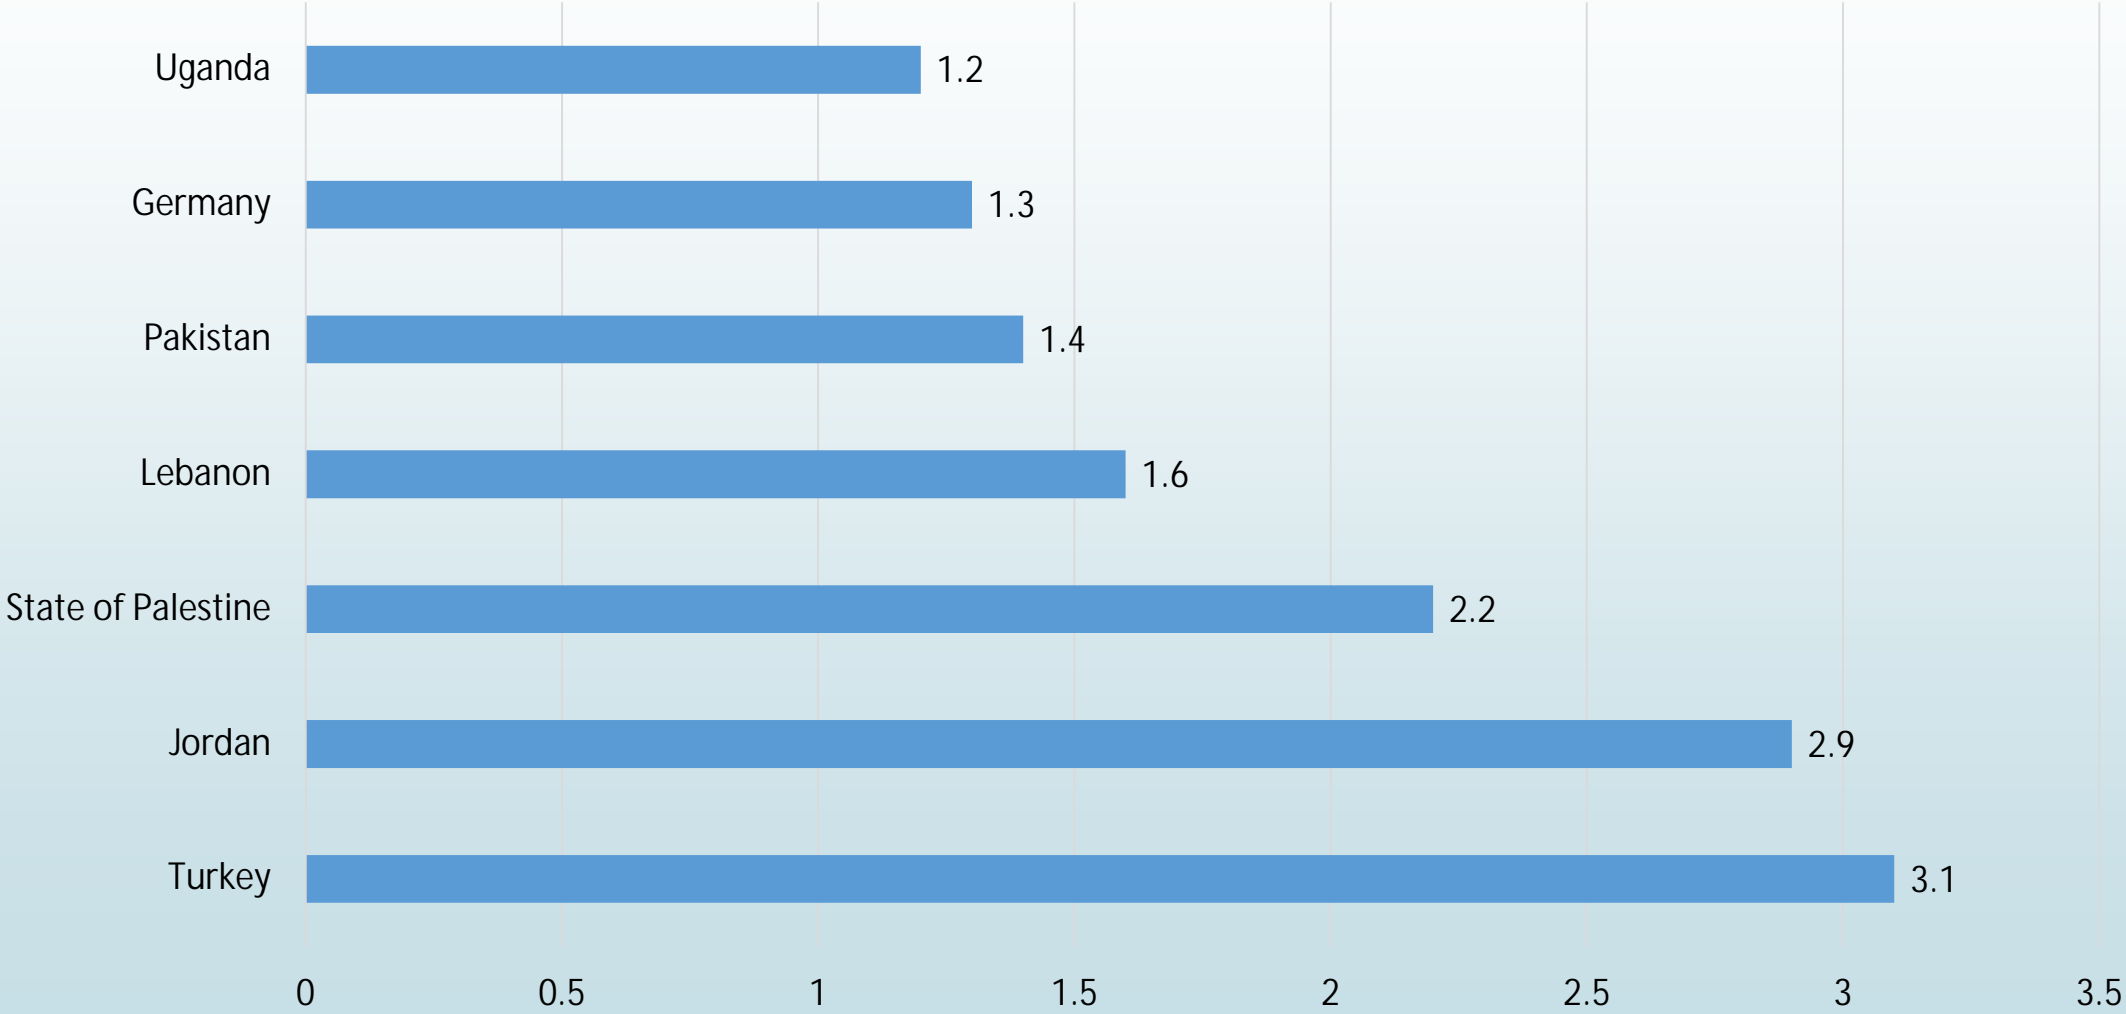

Highest number of refugee and asylum seekers hosted, in millions

Source: UN 2017

Figure 12 | Ten largest IDP populations

Estimated unauthorized immigrant population in the U.S. lower in 2015 than in 2009